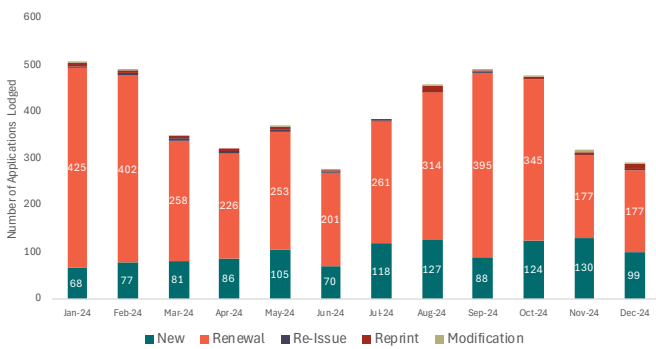

NEW APPLICATIONS CURRENT OUTSTANDING BY STATUS

RENEWAL APPLICATIONS CURRENT OUTSTANDING BY STATUS

NEW APPLICATIONS WIP BY AGE

RENEWAL APPLICATIONS WIP BY AGE

APPLICATIONS LODGED LAST 12 MONTHS

APPLICATIONS LODGED LAST 4 WEEKS

APPLICATIONS FINALISED LAST 12 MONTHS

APPLICATIONS FINALISED LAST 4 WEEKS

APPLICATIONS LODGED BY TYPE (CURRENT 12 MONTHS COMPARED TO PREVIOUS 12 MONTHS)

APPLICATIONS FINALISED BY TYPE (CURRENT 12 MONTHS COMPARED TO PREVIOUS 12 MONTHS)

NEW APPLICATIONS MEDIAN WORK DAYS TO FINALISE LAST 12 MONTHS

NEW APPLICATIONS MEDIAN WORK DAYS TO FINALISE LAST 4 WEEKS

RENEWALS APPLICATIONS MEDIAN WORK DAYS TO FINALISE LAST 12 MONTHS

RENEWAL APPLICATIONS MEDIAN WORK DAYS TO FINALISE LAST 4 WEEKS