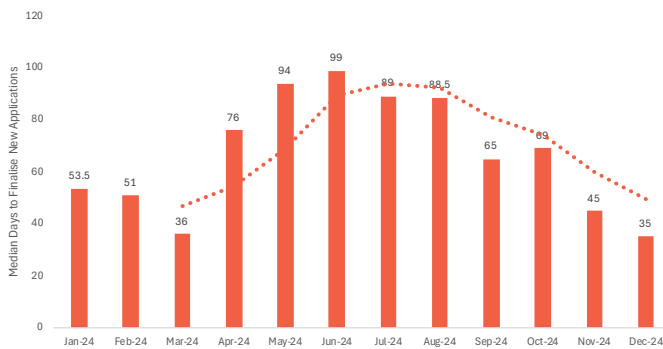

APPLICATIONS FINALISED LAST 12 MONTHS

APPLICATIONS FINALISED LAST 4 WEEKS

APPLICATIONS LODGED BY TYPE (CURRENT 12 MONTHS COMPARED TO PREVIOUS 12 MONTHS)

APPLICATIONS FINALISED BY TYPE (CURRENT 12 MONTHS COMPARED TO PREVIOUS 12 MONTHS)

NEW APPLICATIONS MEDIAN WORK DAYS TO FINALISE LAST 12 MONTHS

NEW APPLICATIONS MEDIAN WORK DAYS TO FINALISE LAST 4 WEEKS

RENEWALS APPLICATIONS MEDIAN WORK DAYS TO FINALISE LAST 12 MONTHS

RENEWAL APPLICATIONS MEDIAN WORK DAYS TO FINALISE LAST 4 WEEKS