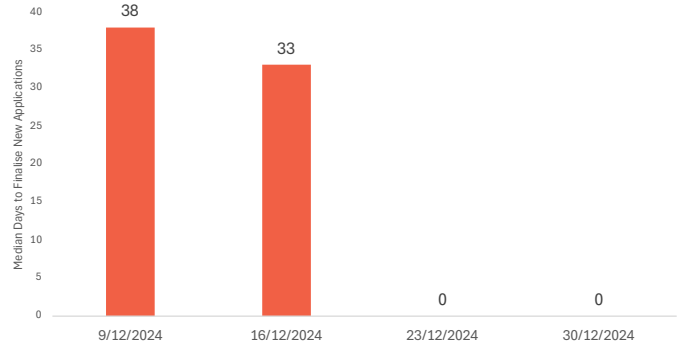

APPLICATIONS FINALISED LAST 12 MONTHS

APPLICATIONS FINALISED LAST 4 WEEKS

APPLICATIONS LODGED BY TYPE (CURRENT 12 MONTHS COMPARED TO PREVIOUS 12 MONTHS)

APPLICATIONS FINALISED BY TYPE (CURRENT 12 MONTHS COMPARED TO PREVIOUS 12 MONTHS)

NEW APPLICATIONS MEDIAN WORK DAYS TO FINALISE LAST 12 MONTHS

NEW APPLICATIONS MEDIAN WORK DAYS TO FINALISE LAST 4 WEEKS

RENEWALS APPLICATIONS MEDIAN WORK DAYS TO FINALISE LAST 12 MONTHS

RENEWAL APPLICATIONS MEDIAN WORK DAYS TO FINALISE LAST 4 WEEKS