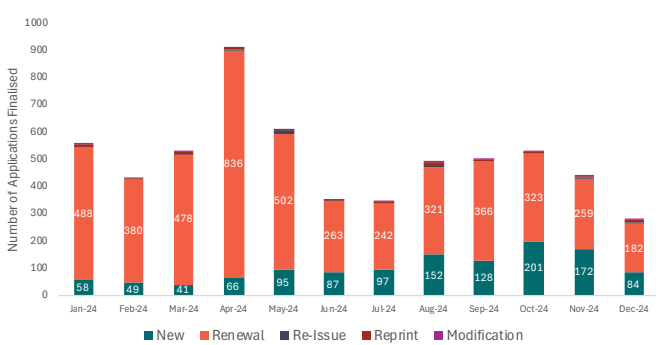

NEW APPLICATIONS CURRENT OUTSTANDING BY STATUS

RENEWAL APPLICATIONS CURRENT OUTSTANDING BY STATUS

NEW APPLICATIONS WIP BY AGE

RENEWAL APPLICATIONS WIP BY AGE

APPLICATIONS LODGED LAST 12 MONTHS

APPLICATIONS LODGED LAST 4 WEEKS

APPLICATIONS FINALISED LAST 12 MONTHS

APPLICATIONS FINALISED LAST 4 WEEKS

APPLICATIONS LODGED BY TYPE (CURRENT 12 MONTHS COMPARED TO PREVIOUS 12 MONTHS)

APPLICATIONS FINALISED BY TYPE (CURRENT 12 MONTHS COMPARED TO PREVIOUS 12 MONTHS)

NEW APPLICATIONS MEDIAN WORK DAYS TO FINALISE LAST 12 MONTHS

NEW APPLICATIONS MEDIAN WORK DAYS TO FINALISE LAST 4 WEEKS

RENEWALS APPLICATIONS MEDIAN WORK DAYS TO FINALISE LAST 12 MONTHS

RENEWAL APPLICATIONS MEDIAN WORK DAYS TO FINALISE LAST 4 WEEKS