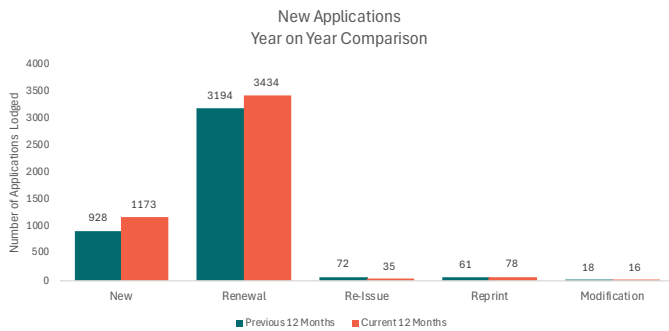

APPLICATIONS FINALISED LAST 12 MONTHS

APPLICATIONS FINALISED LAST 4 WEEKS

APPLICATIONS LODGED BY TYPE (CURRENT 12 MONTHS COMPARED TO PREVIOUS 12 MONTHS)

APPLICATIONS FINALISED BY TYPE (CURRENT 12 MONTHS COMPARED TO PREVIOUS 12 MONTHS)

NEW APPLICATIONS MEDIAN WORK DAYS TO FINALISE LAST 12 MONTHS

NEW APPLICATIONS MEDIAN WORK DAYS TO FINALISE LAST 4 WEEKS

RENEWALS APPLICATIONS MEDIAN WORK DAYS TO FINALISE LAST 12 MONTHS

RENEWAL APPLICATIONS MEDIAN WORK DAYS TO FINALISE LAST 4 WEEKS