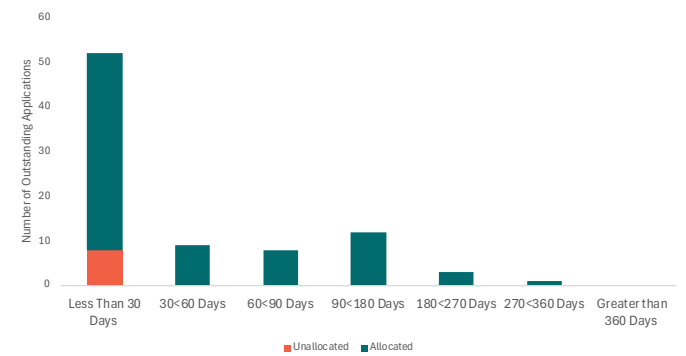

NEW APPLICATIONS CURRENT OUTSTANDING BY STATUS

RENEWAL APPLICATIONS CURRENT OUTSTANDING BY STATUS

NEW APPLICATIONS WIP BY AGE

RENEWAL APPLICATIONS WIP BY AGE

APPLICATIONS LODGED LAST 12 MONTHS

APPLICATIONS LODGED LAST 4 WEEKS

APPLICATIONS FINALISED LAST 12 MONTHS

APPLICATIONS FINALISED LAST 4 WEEKS

APPLICATIONS LODGED BY TYPE (CURRENT 12 MONTHS COMPARED TO PREVIOUS 12 MONTHS)

APPLICATIONS FINALISED BY TYPE (CURRENT 12 MONTHS COMPARED TO PREVIOUS 12 MONTHS)