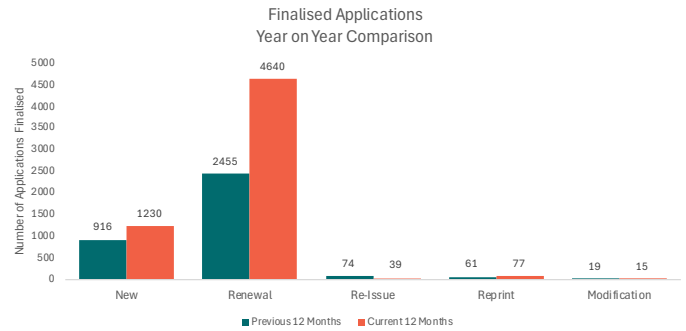

APPLICATIONS FINALISED LAST 12 MONTHS

APPLICATIONS FINALISED LAST 4 WEEKS

APPLICATIONS LODGED BY TYPE (CURRENT 12 MONTHS COMPARED TO PREVIOUS 12 MONTHS)

APPLICATIONS FINALISED BY TYPE (CURRENT 12 MONTHS COMPARED TO PREVIOUS 12 MONTHS)

NEW APPLICATIONS MEDIAN WORK DAYS TO FINALISE LAST 12 MONTHS

NEW APPLICATIONS MEDIAN WORK DAYS TO FINALISE LAST 4 WEEKS

RENEWALS APPLICATIONS MEDIAN WORK DAYS TO FINALISE LAST 12 MONTHS

RENEWAL APPLICATIONS MEDIAN WORK DAYS TO FINALISE LAST 4 WEEKS