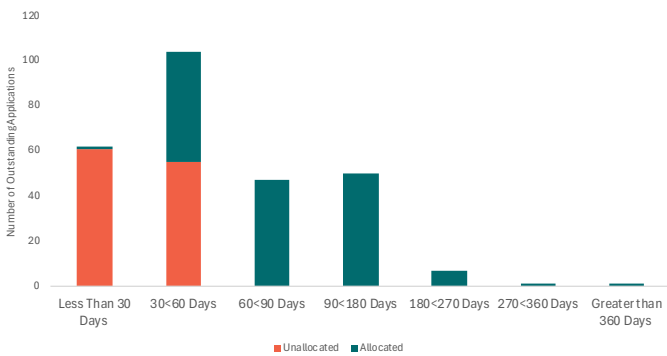

NEW APPLICATIONS CURRENT OUTSTANDING BY STATUS

RENEWAL APPLICATIONS CURRENT OUTSTANDING BY STATUS

NEW APPLICATIONS WIP BY AGE

RENEWAL APPLICATIONS WIP BY AGE

APPLICATIONS LODGED LAST 12 MONTHS

APPLICATIONS LODGED LAST 4 WEEKS

APPLICATIONS FINALISED LAST 12 MONTHS

APPLICATIONS FINALISED LAST 4 WEEKS

APPLICATIONS LODGED BY TYPE (CURRENT 12 MONTHS COMPARED TO PREVIOUS 12 MONTHS)

APPLICATIONS FINALISED BY TYPE (CURRENT 12 MONTHS COMPARED TO PREVIOUS 12 MONTHS)