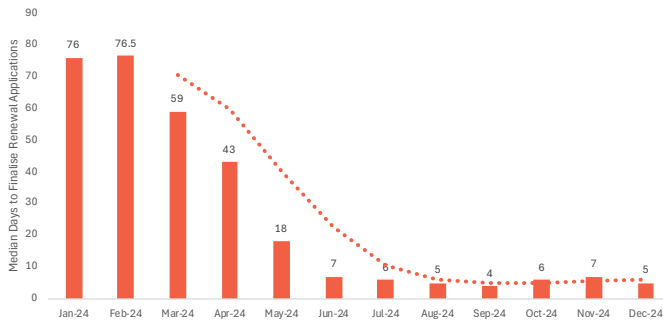

APPLICATIONS FINALISED LAST 12 MONTHS

APPLICATIONS FINALISED LAST 4 WEEKS

APPLICATIONS LODGED BY TYPE (CURRENT 12 MONTHS COMPARED TO PREVIOUS 12 MONTHS)

APPLICATIONS FINALISED BY TYPE (CURRENT 12 MONTHS COMPARED TO PREVIOUS 12 MONTHS)

NEW APPLICATIONS MEDIAN WORK DAYS TO FINALISE LAST 12 MONTHS

NEW APPLICATIONS MEDIAN WORK DAYS TO FINALISE LAST 4 WEEKS

RENEWALS APPLICATIONS MEDIAN WORK DAYS TO FINALISE LAST 12 MONTHS

RENEWAL APPLICATIONS MEDIAN WORK DAYS TO FINALISE LAST 4 WEEKS