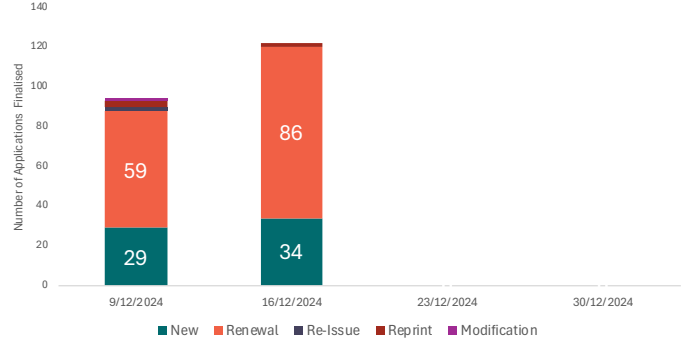

NEW APPLICATIONS CURRENT OUTSTANDING BY STATUS

RENEWAL APPLICATIONS CURRENT OUTSTANDING BY STATUS

NEW APPLICATIONS WIP BY AGE

RENEWAL APPLICATIONS WIP BY AGE

APPLICATIONS LODGED LAST 12 MONTHS

APPLICATIONS LODGED LAST 4 WEEKS

APPLICATIONS FINALISED LAST 12 MONTHS

APPLICATIONS FINALISED LAST 4 WEEKS

APPLICATIONS LODGED BY TYPE (CURRENT 12 MONTHS COMPARED TO PREVIOUS 12 MONTHS)

APPLICATIONS FINALISED BY TYPE (CURRENT 12 MONTHS COMPARED TO PREVIOUS 12 MONTHS)

NEW APPLICATIONS MEDIAN WORK DAYS TO FINALISE LAST 12 MONTHS

NEW APPLICATIONS MEDIAN WORK DAYS TO FINALISE LAST 4 WEEKS

RENEWALS APPLICATIONS MEDIAN WORK DAYS TO FINALISE LAST 12 MONTHS

RENEWAL APPLICATIONS MEDIAN WORK DAYS TO FINALISE LAST 4 WEEKS