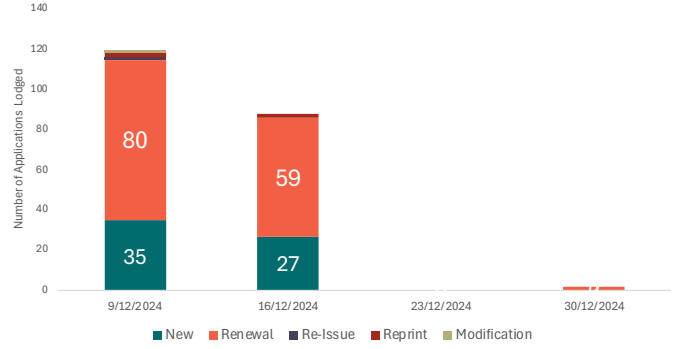

NEW APPLICATIONS CURRENT OUTSTANDING BY STATUS

RENEWAL APPLICATIONS CURRENT OUTSTANDING BY STATUS

NEW APPLICATIONS WIP BY AGE

RENEWAL APPLICATIONS WIP BY AGE

APPLICATIONS LODGED LAST 12 MONTHS

APPLICATIONS LODGED LAST 4 WEEKS

APPLICATIONS FINALISED LAST 12 MONTHS

APPLICATIONS FINALISED LAST 4 WEEKS

APPLICATIONS LODGED BY TYPE (CURRENT 12 MONTHS COMPARED TO PREVIOUS 12 MONTHS)

APPLICATIONS FINALISED BY TYPE (CURRENT 12 MONTHS COMPARED TO PREVIOUS 12 MONTHS)

NEW APPLICATIONS MEDIAN WORK DAYS TO FINALISE LAST 12 MONTHS

NEW APPLICATIONS MEDIAN WORK DAYS TO FINALISE LAST 4 WEEKS

RENEWALS APPLICATIONS MEDIAN WORK DAYS TO FINALISE LAST 12 MONTHS

RENEWAL APPLICATIONS MEDIAN WORK DAYS TO FINALISE LAST 4 WEEKS